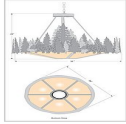

## Crestline Chandelier Large - Shade Bottom - Bear

### DESCRIPTION

The Crestline Chandelier Large - Bear fixture is 36 inches in diameter and features images of bears and hand-painted trees over our rust patina finish. This chandelier will add a touch of wildlife and rustic character to any log home, cabin or northwood lodge-themed room. The fixture comes with a choice of diffuser material: Almond Mica, Amber Mica, or Ivory Paper. A downlight and matching ceiling canopy are also included, along with 3 feet of chain and 10 feet of extra wire.