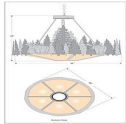

Crestline Chandelier Large - Shade Bottom - Moose Chandelier Lodge Style

Product No.: A40528

Price: \$2,380.00

Bowl Bottom Material Choice:

DESCRIPTION

The Crestline Chandelier Large - Moose fixture is 36 inches in diameter and features images of moose and hand-painted trees over our rust patina finish. This chandelier will add a touch of wildlife and rustic character to any log home, cabin or northwood lodge-themed room. The fixture comes with a choice of diffuser material: Almond Mica, Amber Mica, or Ivory Paper. A downlight and matching ceiling canopy are also included, along with 3 feet of chain and 10 feet of extra wire.

Pictured in Finish #04-Pine Tree Green-Rust Patina base with Amber Mica Shade.

Note: This fixture will accept a screw-in type LED bulb of equivalent wattage output.

SPECIFICATIONS

DIMENSIONS (in.)	34h x 36w
LAMPING	Takes 6 - Type A19 (standard household style) bulbs - 60W max. per bulb above and downlight takes 1 - Type PAR20 (reflector bulb) - 50W max.
WEIGHT (lbs.)	34
BACKPLATE SIZE (in.)	5 ROUND
UL LISTING	Damp+Dry Locations
ADD'L RATINGS	None
INSTALLATION INSTRUCTIONS	OPEN INSTALLATION I