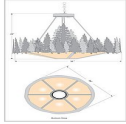

Crestline Chandelier Large - Shade Bottom - Deer

Chandelier Rustic Style

Product No.: A40531

Price: \$1,938.00

Bowl Bottom Material Choice:

DESCRIPTION

The Crestline Chandelier Large - Deer fixture is 36 inches in diameter and features images of deer and hand-painted trees over our rust patina finish. This chandelier will add a touch of wildlife and rustic character to any log home, cabin or northwood lodge-themed room. The fixture comes with a choice of diffuser material: Almond Mica, Amber Mica, or Ivory Paper. A downlight and matching ceiling canopy are also included, along with 3 feet of chain and 10 feet of extra wire.

Pictured in Finish #04-Pine Tree Green-Rust Patina base with Almond Mica Shade.

Note: This fixture will accept a screw-in type LED bulb of equivalent wattage output.

SPECIFICATIONS

DIMENSIONS (in.)	34h x 36w
LAMPING	Takes 6 - Type A19 (standard household style) bulbs - 60W max. per bulb above and downlight takes 1 - Type PAR20 (reflector bulb) - 50W max.
WEIGHT (lbs.)	34
BACKPLATE SIZE (in.)	5 ROUND
UL LISTING	Damp+Dry Locations
ADD'L RATINGS	None
INSTALLATION INSTRUCTIONS	OPEN INSTALLATION I