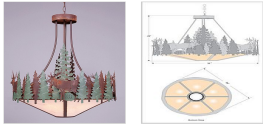

Crestline Chandelier Large - Shade Bottom - Elk Chandelier Country Style

Product No.: A40534

Price: \$2,380.00

Bowl Bottom Material Choice:

DESCRIPTION

The Crestline Chandelier Large -Elk fixture is 36 inches in diameter and features images of elk and hand-painted trees over our rust patina finish. This chandelier will add a touch of wildlife and rustic character to any log home, cabin or northwood lodge-themed room. The fixture comes with a choice of diffuser material: Almond Mica, Amber Mica, or Ivory Paper. A downlight and matching ceiling canopy are also included, along with 3 feet of chain and 10 feet of extra wire.

Pictured in Finish #04-Pine Tree Green-Rust Patina base with Ivory Barkpaper Shade.

Note: This fixture will accept a screw-in type LED bulb of equivalent wattage output.

SPECIFICATIONS

DIMENSIONS (in.)	34h x 36w
LAMPING	Takes 6 - Type A19 (standard household style) bulbs - 60W max. per bulb above and downlight takes 1 - Type PAR20 (reflector bulb) - 50W max.
WEIGHT (lbs.)	34
BACKPLATE SIZE (in.)	5 ROUND
UL LISTING	Damp+Dry Locations
ADD'L RATINGS	None
INSTALLATION INSTRUCTIONS	OPEN INSTALLATION I