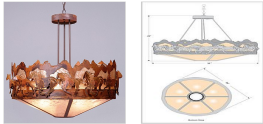

## Crestline Chandelier Large - Shade Bottom - Horse Mountain Chandelier Equestrian Style

**Product No.: A40536**

**Price: \$3,128.00**

**Bowl Bottom Material Choice:**

**Finish Choices:**

### DESCRIPTION

The Crestline Chandelier Large - Horse/Mtn fixture is 36 inches in diameter and features images of galloping horses and steel mountain silhouettes, backed with diffuser material. This chandelier will add a touch of western wildlife and rustic character to any log home, cabin or northwood lodge-themed room. The fixture comes with a choice of diffuser material: Almond Mica, Amber Mica, or Ivory Paper. A downlight and matching ceiling canopy are also included, along with 3 feet of chain and 10 feet of extra wire.

Pictured in Finish #02-Rust Patina with Almond Mica Shade.

Note: This fixture will accept a screw-in type LED bulb of equivalent wattage output.