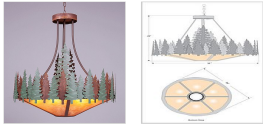

## Crestline Chandelier Large - Shade Bottom - Pine Tree

### Chandelier Cabin Style

**Product No.: A40542**

**Price: \$2,380.00**

**Bowl Bottom Material Choice:**

### DESCRIPTION

The Crestline Chandelier Large - Pine fixture is 36 inches in diameter and features various sizes of hand-painted trees over our rust patina finish. This chandelier will add warm lighting and rustic character to any log home, cabin or northwood lodge-themed room. The fixture comes with a choice of diffuser material: Almond Mica, Amber Mica, or Ivory Paper. A downlight and matching ceiling canopy are also included, along with 3 feet of chain and 10 feet of extra wire.

Pictured in Finish #04-Pine Tree Green-Rust Patina base with Amber Mica Shade.

Note: This fixture will accept a screw-in type LED bulb of equivalent wattage output.