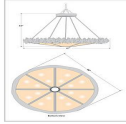

Crestline Chandelier Extra Large - Shade Bottom - Maple Leaf Chandelier Ski Cabin Style

Product No.: A40705

Price: \$2,832.00

Bowl Bottom Material Choice:

Finish Choices:

DESCRIPTION

The Crestline Chandelier Extra Large - Maple fixture is 48 inches in diameter and features a band of metal maple leaves. The leaves are positioned in various directions along the band, and also feature hand-cut interior lines inside each image. This rustic chandelier comes with a choice of diffuser material: Almond Mica, Amber Mica, or Ivory Paper. A downlight and matching ceiling canopy are also included, along with 3 feet of chain and 10 feet of extra wire. This chandelier will add rustic character to any log home, cabin or northwood lodge-themed room.

Pictured in Finish #02-Rust Patina with Ivory Barkpaper Shade.

Note: This fixture will accept a screw-in type LED bulb of equivalent wattage output.

SPECIFICATIONS

DIMENSIONS (in.)	43h x 48w
LAMPING	Takes 16 - Type A19 (standard household style) bulbs - 60W max. per bulb above and downlight takes 1 - Type PAR20 (reflector bulb) - 50W max.
WEIGHT (lbs.)	38
BACKPLATE SIZE (in.)	12 ROUND
UL LISTING	Damp+Dry Locations
ADD'L RATINGS	None
INSTALLATION INSTRUCTIONS	OPEN INSTALLATION I