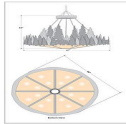

Crestline Chandelier Extra Large - Shade Bottom - Bear

Chandelier Lodge Style

Product No.: A40726

Price: \$3,376.00

Bowl Bottom Material Choice:

DESCRIPTION

The Crestline Chandelier Extra Large - Bear fixture is 48 inches in diameter and features images of bears and hand-painted trees over our rust patina finish. This chandelier will add a touch of wildlife and rustic character to any log home, cabin or northwood lodge-themed room. The fixture comes with a choice of diffuser material: Almond Mica, Amber Mica, or Ivory Paper. A downlight and matching ceiling canopy are also included, along with 3 feet of chain and 10 feet of extra wire.

Pictured in Finish #04-Pine Tree Green-Rust Patina base with Almond Mica Shade.

Note: This fixture will accept a screw-in type LED bulb of equivalent wattage output.

SPECIFICATIONS

DIMENSIONS (in.)	43h x 48w
LAMPING	Takes 16 - Type A19 (standard household style) bulbs - 60W max. per bulb above and downlight takes 1 - Type PAR20 (reflector bulb) - 50W max.
WEIGHT (lbs.)	38
BACKPLATE SIZE (in.)	12 ROUND
UL LISTING	Damp+Dry Locations
ADD'L RATINGS	None
INSTALLATION INSTRUCTIONS	OPEN INSTALLATION I