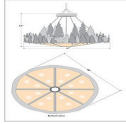

Crestline Chandelier Extra Large - Shade Bottom - Moose Chandelier Rustic Style

Product No.: A40728

Price: \$3,376.00

Bowl Bottom Material Choice:

DESCRIPTION

The Crestline Chandelier Extra Large - Moose fixture is 48 inches in diameter and features images of moose and hand-painted trees over our rust patina finish. This chandelier will add a touch of wildlife and rustic character to any log home, cabin or northwood lodge-themed room. The fixture comes with a choice of diffuser material: Almond Mica, Amber Mica, or Ivory Paper. A downlight and matching ceiling canopy are also included, along with 3 feet of chain and 10 feet of extra wire.

Pictured in Finish #04-Pine Tree Green-Rust Patina base with Amber Mica Shade.

Note: This fixture will accept a screw-in type LED bulb of equivalent wattage output.

SPECIFICATIONS

DIMENSIONS (in.)	43h x 48w
LAMPING	Takes 16 - Type A19 (standard household style) bulbs - 60W max. per bulb above and downlight takes 1 - Type PAR20 (reflector bulb) - 50W max.
WEIGHT (lbs.)	38
BACKPLATE SIZE (in.)	12 ROUND
UL LISTING	Damp+Dry Locations
ADD'L RATINGS	None
INSTALLATION INSTRUCTIONS	OPEN INSTALLATION I