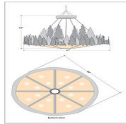

## Crestline Chandelier Extra Large - Shade Bottom - Deer Chandelier Country Style

**Product No.: A40731**

**Price: \$3,376.00**

**Bowl Bottom Material Choice:**

### DESCRIPTION

The Crestline Chandelier Extra Large - Deer fixture is 48 inches in diameter and features images of deer and hand-painted trees over our rust patina finish. This chandelier will add a touch of wildlife and rustic character to any log home, cabin or northwood lodge-themed room. The fixture comes with a choice of diffuser material: Almond Mica, Amber Mica, or Ivory Paper. A downlight and matching ceiling canopy are also included, along with 3 feet of chain and 10 feet of extra wire.