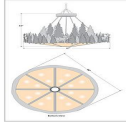

Crestline Chandelier Extra Large - Shade Bottom - Elk Chandelier Farmhouse Style

Product No.: A40734

Price: \$3,376.00

Bowl Bottom Material Choice:

DESCRIPTION

The Crestline Chandelier Extra Large - Elk fixture is 48 inches in diameter and features images of elk and hand-painted trees over our rust patina finish. This chandelier will add a touch of wildlife and rustic character to any log home, cabin or northwood lodge-themed room. The fixture comes with a choice of diffuser material: Almond Mica, Amber Mica, or Ivory Paper. A downlight and matching ceiling canopy are also included, along with 3 feet of chain and 10 feet of extra wire.

Pictured in Finish #04-Pine Tree Green-Rust Patina base with Amber Mica Shade.

Note: This fixture will accept a screw-in type LED bulb of equivalent wattage output.

SPECIFICATIONS

DIMENSIONS (in.)	43h x 48w
LAMPING	Takes 16 - Type A19 (standard household style) bulbs - 60W max. per bulb above and downlight takes 1 - Type PAR20 (reflector bulb) - 50W max.
WEIGHT (lbs.)	38
BACKPLATE SIZE (in.)	12 ROUND
UL LISTING	Damp+Dry Locations
ADD'L RATINGS	None
INSTALLATION INSTRUCTIONS	OPEN INSTALLATION I