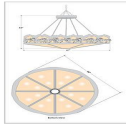

Crestline Chandelier Extra Large - Shade Bottom - Horse Mountain Chandelier Western Style

Product No.: A40736

Price: \$3,800.00

Bowl Bottom Material Choice:

Finish Choices:

DESCRIPTION

The Crestline Chandelier Extra Large - Horse/Mtn fixture is 48 inches in diameter and features images of galloping horses and steel mountain silhouettes, backed with diffuser material. This chandelier will add a touch of western wildlife and rustic character to any log home, cabin or northwood lodge-themed room. The fixture comes with a choice of diffuser material: Almond Mica, Amber Mica, or Ivory Paper. A downlight and matching ceiling canopy are also included, along with 3 feet of chain and 10 feet of extra wire.

Pictured in Finish #02-Rust Patina with Ivory Barkpaper Shade.

Note: This fixture will accept a screw-in type LED bulb of equivalent wattage output.

SPECIFICATIONS

DIMENSIONS (in.)	43h x 48w
LAMPING	Takes 16 - Type A19 (standard household style) bulbs - 60W max. per bulb above and downlight takes 1 - Type PAR20 (reflector bulb) - 50W max.
WEIGHT (lbs.)	40
BACKPLATE SIZE (in.)	12 ROUND
UL LISTING	Damp+Dry Locations
ADD'L RATINGS	None
INSTALLATION INSTRUCTIONS	OPEN INSTALLATION I