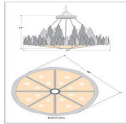

Crestline Chandelier Extra Large - Shade Bottom - Pine Tree

Chandelier Log Cabin Style

Product No.: A40742

Price: \$3,376.00

Bowl Bottom Material Choice:

DESCRIPTION

The Crestline Chandelier Extra Large - Pine Tree fixture is 48 inches in diameter and features various sizes of hand-painted trees over our rust patina finish. This chandelier will add warm lighting and rustic character to any log home, cabin or northwood lodge-themed room. The fixture comes with a choice of diffuser material: Almond Mica, Amber Mica, or Ivory Paper. A downlight and matching ceiling canopy are also included, along with 3 feet of chain and 10 feet of extra wire.

Pictured in Finish #04-Pine Tree Green-Rust Patina base with Ivory Barkpaper Shade.

Note: This fixture will accept a screw-in type LED bulb of equivalent wattage output.

SPECIFICATIONS

DIMENSIONS (in.)	43h x 48w
LAMPING	Takes 16 - Type A19 (standard household style) bulbs - 60W max. per bulb above and downlight takes 1 - Type PAR20 (reflector bulb) - 50W max.
WEIGHT (lbs.)	38
BACKPLATE SIZE (in.)	12 ROUND
UL LISTING	Damp+Dry Locations
ADD'L RATINGS	None
INSTALLATION INSTRUCTIONS	OPEN INSTALLATION I