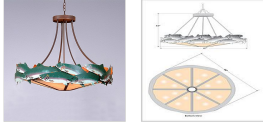

## Crestline Chandelier Extra Large - Shade Bottom - Trout

### Chandelier Ski Cabin Style

**Product No.: A40781**

**Price: \$3,570.00**

**Bowl Bottom Material Choice:**

### DESCRIPTION

The Crestline Chandelier Extra Large - Trout fixture is 48 inches in diameter and features our trademarked trout images along the band of the fixture, which are hand-painted using our unique seven-step finishing process. This chandelier will add warm lighting and rustic character to any fisherman's home, log home, cabin, or northwood lodge-themed room. It comes with a choice of diffuser material: Almond Mica, Amber Mica, or Ivory Paper. A downlight and matching ceiling canopy are also included, along with 3 feet of chain and 10 feet of extra wire.