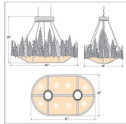

Crestline Chandelier Oval - Deer

Chandelier River Cabin Style

Product No.: A41231

Price: \$2,092.00

Bowl Bottom Material Choice:

DESCRIPTION

The Crestline Chandelier Oval - Deer fixture is an oval-shaped 24 by 42 inch chandelier. This item features images of deer and hand-painted trees over a rust patina-finished band. This chandelier will add a touch of wildlife and rustic character to any log home, cabin or northwood lodge-themed room. It comes with a choice of diffuser material: Almond Mica, Amber Mica, or Ivory Paper. The fixture also features our Curved Side Pipes (HR), and has two downlights for direct lighting below. Included with the fixture is a matching ceiling canopy, 6 feet of chain (for a 3 foot drop), and 10 feet of wire.

Pictured in Finish #04-Pine Tree Green-Rust Patina base with Almond Mica Shade.

Note: This fixture will accept a screw-in type LED bulb of equivalent wattage output.

SPECIFICATIONS

DIMENSIONS (in.)	26h x 24w x 42l
LAMPING	Main:Takes 8 - Type A19 (standard household style) bulbs - 60W max. per bulb; Downlight: Takes 2 - Type PAR20 (reflector) bulbs - 50W max. per bulb
WEIGHT (lbs.)	34
BACKPLATE SIZE (in.)	6.5 x 12
UL LISTING	Damp+Dry Locations
ADD'L RATINGS	None
INSTALLATION INSTRUCTIONS	OPEN INSTALLATION I