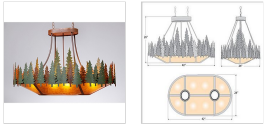

Crestline Chandelier Oval - Pine Tree

Chandelier Rustic Style

Product No.: A41242

Price: \$2,092.00

Bowl Bottom Material Choice:

DESCRIPTION

The Crestline Chandelier Oval - Pine fixture is an oval-shaped 24 by 42 inch chandelier, featuring various sizes of hand-painted trees over a rust patina-finished band. This chandelier will add warm lighting and rustic character to any log home, cabin or northwood lodge-themed room. It comes with a choice of diffuser material: Almond Mica, Amber Mica, or Ivory Paper. The fixture also features our Curved Side Pipes (HR), and has two downlights for direct lighting below. Included with the fixture is a matching ceiling canopy, 6 feet of chain (for a 3 foot drop), and 10 feet of wire.

Pictured in Finish #04-Pine Tree Green-Rust Patina base with Amber Mica Shade.

Note: This fixture will accept a screw-in type LED bulb of equivalent wattage output.

SPECIFICATIONS

DIMENSIONS (in.)	26h x 24w x 42l
LAMPING	Main:Takes 8 - Type A19 (standard household style) bulbs - 60W max. per bulb; Downlight: Takes 2 - Type PAR20 (reflector) bulbs - 50W max. per bulb
WEIGHT (lbs.)	34
BACKPLATE SIZE (in.)	6.5 x 12
UL LISTING	Damp+Dry Locations
ADD'L RATINGS	None
INSTALLATION INSTRUCTIONS	OPEN INSTALLATION I