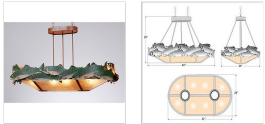

Crestline Chandelier Oval - Trout

Chandelier Farmhouse Style

Product No.: A41281

Price: \$2,168.00

Bowl Bottom Material Choice:

DESCRIPTION

The Crestline Chandelier Oval - Trout fixture is an oval-shaped 24 by 42 inch chandelier, featuring our trademarked trout images along the band of the fixture, which are hand-painted using our unique seven-step finishing process. This chandelier will add warm lighting and rustic character to any fisherman's home, log home, cabin, or northwood lodge-themed room. It comes with a choice of diffuser material: Almond Mica, Amber Mica, or Ivory Paper. The fixture also features our Curved Side Pipes (HR), and has two downlights for direct lighting below. Included with the fixture is a matching ceiling canopy, 6 feet of chain (for a 3 foot drop), and 10 feet of wire.

Pictured in Finish #05-Fish Stain-Rust Patina base with Almond Mica Shade.

Note: This fixture will accept a screw-in type LED bulb of equivalent wattage output.

SPECIFICATIONS

DIMENSIONS (in.)	26h x 24w x 42l
LAMPING	Main:Takes 8 - Type A19 (standard household style) bulbs - 60W max. per bulb; Downlight: Takes 2 - Type PAR20 (reflector) bulbs - 50W max. per bulb
WEIGHT (lbs.)	34
BACKPLATE SIZE (in.)	6.5 x 12
UL LISTING	Damp+Dry Locations
ADD'L RATINGS	None
INSTALLATION INSTRUCTIONS	OPEN INSTALLATION I