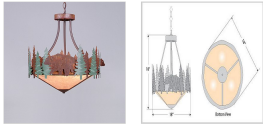

Crestline Foyer Chandelier Short - Shade Bottom - Bear

Chandelier River Cabin Style

Product No.: A44726

Price: \$612.00

Bowl Bottom Material Choice:

DESCRIPTION

The Crestline Foyer Chandelier Short - Bear is 18 inches in diameter by 18 inches tall, and features our exclusive bear images nestled among the hand-painted pine trees. The fixture comes with a choice of diffuser material: Almond Mica, Amber Mica, or Ivory Paper. A matching ceiling canopy is also included, along with 3 feet of chain and 10 extra feet of wire. This forest-inspired chandelier will add a rustic, northwoods character to the entryway of any log home, cabin or northwood lodge-themed room.

Pictured in Finish #04-Pine Tree Green-Rust Patina base with Almond Mica Shade.

Note: This fixture will accept a screw-in type LED bulb of equivalent wattage output.

SPECIFICATIONS

DIMENSIONS (in.)	19h x 18w
LAMPING	Mica or Paper Bowl: Takes 3 - Type B11 torpedo style) bulbs - 60W max. per bulb; Glass Bowl: Takes 3 - Type A19 (standard household style) bulbs - 100W max. per bulb
WEIGHT (lbs.)	15
BACKPLATE SIZE (in.)	5 ROUND
UL LISTING	Damp+Dry Locations
ADD'L RATINGS	None
INSTALLATION INSTRUCTIONS	OPEN INSTALLATION I