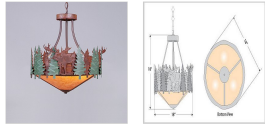

Crestline Foyer Chandelier Short - Shade Bottom - Moose

Chandelier Lake Cabin Style

Product No.: A44728

Price: \$612.00

Bowl Bottom Material Choice:

DESCRIPTION

The Crestline Foyer Chandelier Short - Moose is 18 inches in diameter by 18 inches tall, and features our exclusive moose images nestled among the hand-painted pine trees. The fixture comes with a choice of diffuser material: Almond Mica, Amber Mica, or Ivory Paper. A matching ceiling canopy is also included, along with 3 feet of chain and 10 extra feet of wire. This forest-inspired chandelier will add a rustic, northwoods character to the entryway of any log home, cabin or northwood lodge-themed room.

Pictured in Finish #04-Pine Tree Green-Rust Patina base with Amber Mica Shade.

Note: This fixture will accept a screw-in type LED bulb of equivalent wattage output.

SPECIFICATIONS

DIMENSIONS (in.)	19h x 18w
LAMPING	Mica or Paper Bowl: Takes 3 - Type B11 torpedo style) bulbs - 60W max. per bulb; Glass Bowl: Takes 3 - Type A19 (standard household style) bulbs - 100W max. per bulb
WEIGHT (lbs.)	15
BACKPLATE SIZE (in.)	5 ROUND
UL LISTING	Damp+Dry Locations
ADD'L RATINGS	None
INSTALLATION INSTRUCTIONS	OPEN INSTALLATION I