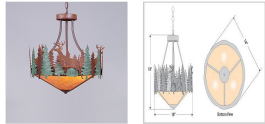

Crestline Foyer Chandelier Short - Shade Bottom - Deer Chandelier Lodge Style

Product No.: A44731

Price: \$612.00

Bowl Bottom Material Choice:

DESCRIPTION

The Crestline Foyer Chandelier Short - Deer is 18 inches in diameter by 18 inches tall, and features our exclusive deer images nestled among the hand-painted pine trees. The fixture comes with a choice of diffuser material: Almond Mica, Amber Mica, or Ivory Paper. A matching ceiling canopy is also included, along with 3 feet of chain and 10 extra feet of wire. This forest-inspired chandelier will add a rustic, northwoods character to the entryway of any log home, cabin or northwood lodge-themed room.

Pictured in Finish #04-Pine Tree Green-Rust Patina base with Ivory Barkpaper Shade.

Note: This fixture will accept a screw-in type LED bulb of equivalent wattage output.

SPECIFICATIONS

DIMENSIONS (in.)	19h x 18w
LAMPING	Mica or Paper Bowl: Takes 3 - Type B11 torpedo style) bulbs - 60W max. per bulb; Glass Bowl: Takes 3 - Type A19 (standard household style) bulbs - 100W max. per bulb
WEIGHT (lbs.)	15
BACKPLATE SIZE (in.)	5 ROUND
UL LISTING	Damp+Dry Locations
ADD'L RATINGS	None
INSTALLATION INSTRUCTIONS	OPEN INSTALLATION I