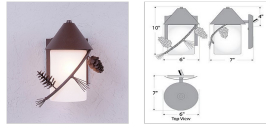

Cedarline Sconce - Pine Cone Outdoor Wall Light Rustic Style

Product No.: H51120

Price: \$356.00

Glass Choices:

Finish Choices:

DESCRIPTION

The Cedarline Sconce - Pine Cone sconce is suitable for outdoor and indoor locations and features a frosted white glass cylinder with a handmade steel pine cone and pine needle image on the front of the rustic outdoor light. This light is ideal for anyone wanting to add rustic lighting to the exterior of their log home or cabin. It has a 4 inch square backplate.

Pictured in Finish #27-Rustic Brown with Frosted Cylinder Glass.

Note: This fixture will accept a screw-in type LED bulb of equivalent wattage output.

SPECIFICATIONS

DIMENSIONS (in.)	10h x 6w x 7e x 4tm
LAMPING	Takes 1 - Type A19 (standard household style) bulb - 100W max.
WEIGHT (lbs.)	6
BACKPLATE SIZE (in.)	4.5 SQUARE
UL LISTING	Wet+Damp+Dry Locations
ADD'L RATINGS	Energy Star Compliant
INSTALLATION INSTRUCTIONS	OPEN INSTALLATION INSTRUCTION