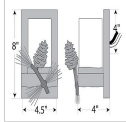

Wisley Single Sconce - Pine Cone Wall Light Rustic Style

Product No.: A14920

Price: \$280.00

Glass Choices:

Finish Choices:

DESCRIPTION

The Wisley Single Sconce Pine Cone features hand-made steel pine cones with pine needles on a lifelike metal branch. This metal art is placed in front of a 5 inch high by 3 inch diameter cylinder glass, which is available in either frost clear or tea stain. This sconce is ideal for anyone looking to incorporate stylish rustic contemporary lighting in their log home, cabin or northwood lodge-themed room and the pine cones are pretty cool, too!. ADA compliant.

Pictured in Finish #04-Pine Tree Green-Rust Patina base with Tea Stain Cylinder Glass.

Note: This fixture will accept a screw-in type LED bulb of equivalent wattage output.

SPECIFICATIONS

| | |
|---------------------------|---|
| DIMENSIONS (in.) | 8h x 4w x 4e x 4tm |
| LAMPING | Takes 1 - Type C (candelabra style) bulb - 60W max. |
| WEIGHT (lbs.) | 4 |
| BACKPLATE SIZE (in.) | 8 x 4.25 |
| UL LISTING | Damp+Dry Locations |
| ADD'L RATINGS | ADA Compliant |
| INSTALLATION INSTRUCTIONS | OPEN INSTALLATION INSTRUCTIONS PDF |