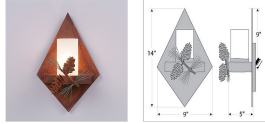

Wisley Diamond Sconce - Pine Cone Wall Light Ski Cabin Style

Product No.: A15020

Price: \$320.00

Glass Choices:

Finish Choices:

DESCRIPTION

The Wisley Diamond Sconce Pine Cone features hand-made steel pine cones with pine needles on a lifelike metal branch. A diamond backplate and a 5 inch high by 3 inch diameter cylinder glass covers a candelabra bulb. The glass is available in either frost clear or tea stain. This sconce is ideal for anyone looking to incorporate stylish rustic contemporary lighting in their log home, cabin or northwood lodge-themed room.

Pictured in Finish #04-Pine Tree Green-Rust Patina base with Frosted Cylinder Glass.

Note: This fixture will accept a screw-in type LED bulb of equivalent wattage output.

SPECIFICATIONS

DIMENSIONS (in.)	14h x 9w x 5e x 9tm
LAMPING	Takes 1 - Type C (candelabra style) bulb - 60W max.
WEIGHT (lbs.)	6
BACKPLATE SIZE (in.)	4.375 ROUND
UL LISTING	Damp+Dry Locations
ADD'L RATINGS	None
INSTALLATION INSTRUCTIONS	OPEN INSTALLATION INSTRUCTIONS PDF