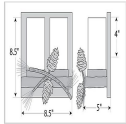

Wisley Double Sconce - Pine Cone Wall Light Farmhouse Style

Product No.: A15120

Price: \$330.00

Glass Choices:

Finish Choices:

DESCRIPTION

The Wisley Double Sconce Pine Cone features hand-made steel pine cones with pine needles on a lifelike metal branch. This metal art is placed in front of two 6 inch high by 3 inch diameter cylinder glass covering a candelabra bulb. The glass is available in either frost clear or tea stain. This sconce is ideal for anyone looking to incorporate stylish rustic contemporary lighting in their log home, cabin or northwood lodge-themed room and the pine cones are pretty cool, too!.

Pictured in Finish #04-Pine Tree Green-Rust Patina base with Frosted Cylinder Glass.

Note: This fixture will accept a screw-in type LED bulb of equivalent wattage output.

SPECIFICATIONS

| | |
|---------------------------|---|
| DIMENSIONS (in.) | 9h x 9w x 5e x 4tm |
| LAMPING | Takes 2 - Type C (candelabra style) bulbs - 60W max. per bulb |
| WEIGHT (lbs.) | 8 |
| BACKPLATE SIZE (in.) | 8 x 9 |
| UL LISTING | Damp+Dry Locations |
| ADD'L RATINGS | None |
| INSTALLATION INSTRUCTIONS | OPEN INSTALLATION INSTRUCTIONS |