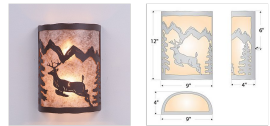

## Cascade Sconce Large - Valley Deer Wall Light Lodge Style

**Product No.: M13321**

**Price: \$282.00**

**Shade Choices:**

**Finish Choices:**

### DESCRIPTION

The Cascade Sconce Large - Valley Deer features our exclusive metal art of a deer and spruce trees with a rounded mica under a steel frame. One lightbulb points upward and the other points downward. ADA compliant. Diffuser material is offered with a choice between Almond or Amber mica. Hardwire is standard. Interior and damp location only, however exterior version available under Product No. M51821. This light will add rustic character to any log home, cabin or northwoods lodge-themed room.

Pictured in Finish #27-Rustic Brown with Almond Mica Shade.

Note: This fixture will accept a screw-in type LED bulb of equivalent wattage output.