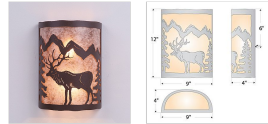

## Cascade Sconce Large - Valley Elk Wall Light Country Style

**Product No.: M13323**

**Price: \$282.00**

**Shade Choices:**

**Finish Choices:**

### DESCRIPTION

The Cascade Sconce Large - Mtn Elk features our exclusive metal art of an elk and spruce trees with a rounded mica under a steel frame. One lightbulb points upward and the other points downward. ADA compliant. Diffuser material is offered with a choice between Almond or Amber mica. Hardwire is standard. Interior and damp location only, however exterior version available under Product No. M51823. This light will add rustic character to any log home, cabin or northwoods lodge-themed room.

Pictured in Finish #27-Rustic Brown with Almond Mica Shade.

Note: This fixture will accept a screw-in type LED bulb of equivalent wattage output.