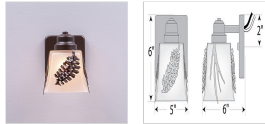

Woodland Sconce - Spruce Cone Outdoor Wall Light Mountain Cabin Style

Product No.: A57140

Price: \$214.00

Glass Choices:

Finish Choices:

DESCRIPTION

The Woodland Single Sconce - Spruce Cone features square mission style glass and 3d spruce cone designs surrounding the glass. Choice of glass color between Frosted and Tea-Stained. This sophisticated yet rustic looking sconce will had a touch of stylish lighting to the exterior of any log home, cabin or northwood lodge-themed room. Mounting plate measures 4.5 inches square. Note: For wet locations, the glass may face down only and only the powdercoated finishes are recommended.

Pictured in Finish #28-Dark Bronze Metallic with Tea Stain Square Glass.

Note: This fixture will accept a screw-in type LED bulb of equivalent wattage output.

SPECIFICATIONS

DIMENSIONS (in.)	6h x 5w x 6e x 2tm
LAMPING	Takes 1 - Type A19 (standard household style) bulb - 100W max.
WEIGHT (lbs.)	3
BACKPLATE SIZE (in.)	4.5 SQUARE
UL LISTING	Wet+Damp+Dry Locations
ADD'L RATINGS	Energy Star Compliant
INSTALLATION INSTRUCTIONS	OPEN INSTALLATION INSTRUCTION