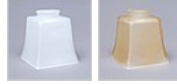

Woodland Sconce - Spruce Cone Outdoor Wall Light Mountain Cabin Style

Product No.: A57140

Price: \$214.00

Glass Choices:

Finish Choices:

DESCRIPTION

The Woodland Single Sconce - Spruce Cone features square mission style glass and 3d spruce cone designs surrounding the glass. Choice of glass color between Frosted and Tea-Stained. This sophisticated yet rustic looking sconce will had a touch of stylish lighting to the exterior of any log home, cabin or northwood lodge-themed room. Mounting plate measures 4.5 inches square. Note: For wet locations, the glass may face down only and only the powdercoated finishes are recommended.

Pictured in Finish #28-Dark Bronze Metallic with Tea Stain Square Glass.

Note: This fixture will accept a screw-in type LED bulb of equivalent wattage output.

SPECIFICATIONS

DIMENSIONS (in.)	6h x 5w x 6e x 2tm
LAMPING	Takes 1 - Type A19 (standard household style) bulb - 100W max.
WEIGHT (lbs.)	3
BACKPLATE SIZE (in.)	4.5 SQUARE
UL LISTING	Wet+Damp+Dry Locations
ADD'L RATINGS	Energy Star Compliant
INSTALLATION INSTRUCTIONS	OPEN INSTALLATION INSTRUCTION