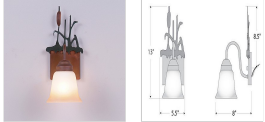

Wasatch Single Sconce - Cattails

Wall Light Farmhouse Style

Product No.: H14165

Price: \$210.00

Glass Choices:

Finish Choices:

DESCRIPTION

Our Wasatch Single Sconce series is one of most versatile light, as it is often used in the bathroom on either side of the vanity, in the family room on either side of the fireplace, or anywhere where you want a bright light. Offered with a choice of eight different styles and colors of glass globes, this rustic wall fixture is a great choice. This item is the Wasatch Single - Cattails and is Pictured in Finish #03 - Cedar Green cattails and Rust Patina base.

Pictured in Finish #03-Cedar Green-Rust Patina base with Two-Toned Amber Cream Bell Glass.

Note: This fixture will accept a screw-in type LED bulb of equivalent wattage output.

SPECIFICATIONS

DIMENSIONS (in.)	13h x 6w x 8e x 8tm
LAMPING	Takes 1 - Type A19 (standard household style) bulb - 100W max.
WEIGHT (lbs.)	2
BACKPLATE SIZE (in.)	4.5 SQUARE
UL LISTING	Damp+Dry Locations
ADD'L RATINGS	None
INSTALLATION INSTRUCTIONS	OPEN INSTALLATION INSTRUCTION