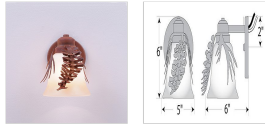

Sienna Sconce - Spruce Cone Outdoor Wall Light Lodge Style

Product No.: A58540

Price: \$240.00

Glass Choices:

Finish Choices:

DESCRIPTION

The Sienna Sconce - Spruce Cone is a small wall fixture which features simple rustic styling with spruce cones that are 3D and made of steel. There are six different glass globes that fit this light, so you can pick a style that suits your decorating needs. This light fixture will provide abundant light to any room, whether in a log cabin, or in a traditional home where a eye-catching decor style is desired. Hardwire is standard.

Pictured in Finish #02-Rust Patina with Two-Toned Amber Cream Bell Glass.

Note: This fixture will accept a screw-in type LED bulb of equivalent wattage output.

SPECIFICATIONS

DIMENSIONS (in.)	6h x 7w x 6e x 3tm
LAMPING	Takes 1 - Type A19 (standard household style) bulb - 100W max.
WEIGHT (lbs.)	6
BACKPLATE SIZE (in.)	4.375 ROUND
UL LISTING	Wet+Damp+Dry Locations
ADD'L RATINGS	None
INSTALLATION INSTRUCTIONS	OPEN INSTALLATION INSTRUCTION