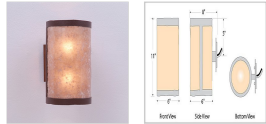

Kincaid Sconce - Rustic Plain

Wall Light Farmhouse Style

Product No.: M19101

Price: \$286.00

Shade Choices:

Finish Choices:

DESCRIPTION

The Kincaid Sconce - Rustic Plain features rounded mica under a steel cylinder. One lightbulb points upward and the other points downward. This sconce sits off the wall by about 3 inches. Diffuser material is offered with a choice between Almond or Amber mica. Interior and damp location only. This rustic wall light will add rustic character to any log home, cabin or northwoods lodge-themed room.

Pictured in Finish #27-Rustic Brown with Almond Mica Shade.

Note: This fixture will accept a screw-in type LED bulb of equivalent wattage output.

SPECIFICATIONS

DIMENSIONS (in.)	11h x 6w x 8e x 5tm
LAMPING	Takes 2 - Type B11 (torpedo Style) bulbs - 100W max. per bulb
WEIGHT (lbs.)	8
BACKPLATE SIZE (in.)	4.5 SQUARE
UL LISTING	Damp+Dry Locations
ADD'L RATINGS	None
INSTALLATION INSTRUCTIONS	OPEN INSTALLATION INSTRUCTIONS