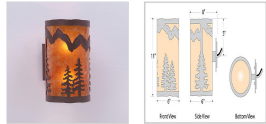

Kincaid Sconce - Spruce Tree Wall Light Cabin Style

Product No.: M19114

Price: \$364.00

Shade Choices:

Finish Choices:

DESCRIPTION

The Kincaid Sconce - Spruce Tree features our exclusive metal art of spruce trees with a rounded mica under a steel cylinder. One lightbulb points upward and the other points downward. This sconce sits off the wall by about 3 inches. Diffuser material is offered with a choice between Almond or Amber mica. Interior and damp location only. This rustic wall light will add rustic character to any log home, cabin or northwoods lodge-themed room.

Pictured in Finish #27-Rustic Brown with Amber Mica Shade.

Note: This fixture will accept a screw-in type LED bulb of equivalent wattage output.

SPECIFICATIONS

DIMENSIONS (in.)	11h x 6w x 8e x 5tm
LAMPING	Takes 2 - Type B11 (torpedo Style) bulbs - 100W max. per bulb
WEIGHT (lbs.)	8
BACKPLATE SIZE (in.)	4.5 SQUARE
UL LISTING	Damp+Dry Locations
ADD'L RATINGS	None
INSTALLATION INSTRUCTIONS	OPEN INSTALLATION INSTRUCTIONS