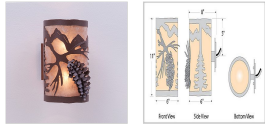

## Kincaid Sconce - Spruce Cone Wall Light Farmhouse Style

**Product No.: M19140**

**Price: \$286.00**

**Shade Choices:**

**Finish Choices:**

### DESCRIPTION

The Kincaid Sconce - Spruce Cone features our exclusive 3 dimensional spruce cone metal art and spruce trees with a rounded mica under a steel cylinder. One lightbulb points upward and the other points downward. This sconce sits off the wall by about 3 inches. Diffuser material is offered with a choice between Almond or Amber mica. Interior and damp location only. This light will add rustic character to any log home, cabin or northwoods lodge-themed room.

Pictured in Finish #27-Rustic Brown with Almond Mica Shade.

Note: This fixture will accept a screw-in type LED bulb of equivalent wattage output.