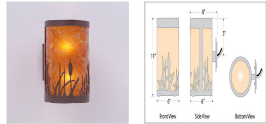

Kincaid Sconce - Cattails

Wall Light Log Cabin Style

Product No.: M19165

Price: \$282.00

Shade Choices:

Finish Choices:

DESCRIPTION

The Kincaid Sconce - Cattails features our exclusive metal art of cattails with a rounded mica under a steel cylinder. One lightbulb points upward and the other points downward. This sconce sits off the wall by about 3 inches. Diffuser material is offered with a choice between Almond or Amber mica. Interior and damp location only. This light will add rustic character to any log home, cabin or northwoods lodge-themed room.

Pictured in Finish #27-Rustic Brown with Amber Mica Shade.

Note: This fixture will accept a screw-in type LED bulb of equivalent wattage output.

SPECIFICATIONS

DIMENSIONS (in.)	11h x 6w x 8e x 5tm
LAMPING	Takes 2 - Type B11 (torpedo Style) bulbs - 100W max. per bulb
WEIGHT (lbs.)	8
BACKPLATE SIZE (in.)	4.5 SQUARE
UL LISTING	Damp+Dry Locations
ADD'L RATINGS	None
INSTALLATION INSTRUCTIONS	OPEN INSTALLATION INSTRUCTIONS