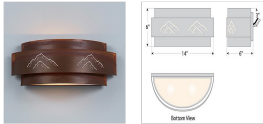

Northridge Double Sconce - Mountain Wall Light Farmhouse Style

Product No.: A16241

Price: \$298.00

Finish Choices:

DESCRIPTION

The Northridge Double Sconce - Mountain features two bulbs positioned sideways under a steel frame with a hand-cut mountain image in the center band. It has a frost glass diffuser bottom and light projects both up and down. Synthetic mica is attached behind each image cutout to help diffuse the light. This Southwest-inspired sconce is really great for the hallways and will provide a warm accent to the walls of your home.

Pictured in Finish #02-Rust Patina.

Note: This fixture will accept a screw-in type LED bulb of equivalent wattage output.

SPECIFICATIONS

DIMENSIONS (in.)	6h x 14w x 6e x 3tm
LAMPING	Takes 2 - Type B11 (torpedo style) bulbs - 60W max. per bulb
WEIGHT (lbs.)	5
BACKPLATE SIZE (in.)	4.25 x 6.5
UL LISTING	Damp+Dry Locations
ADD'L RATINGS	None
INSTALLATION INSTRUCTIONS	OPEN INSTALLATION INSTRUCTIONS