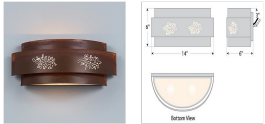

Northridge Double Sconce - Cedar Bough Cutout Wall Light Log Cabin Style

Product No.: A16248

Price: \$314.00

Finish Choices:

DESCRIPTION

The Northridge Double Sconce - Cedar Bough features two bulbs positioned sideways under a steel frame with hand-cut cedar bough images in the center band. It has a frost glass diffuser bottom and light projects both up and down. Synthetic mica is attached behind each image cutout to help diffuse the light. This Southwest-inspired sconce is really great for the hallways and will provide a warm accent to the walls of your home.

Pictured in Finish #02-Rust Patina.

Note: This fixture will accept a screw-in type LED bulb of equivalent wattage output.

SPECIFICATIONS

DIMENSIONS (in.)	6h x 14w x 6e x 3tm
LAMPING	Takes 2 - Type B11 (torpedo style) bulbs - 60W max. per bulb
WEIGHT (lbs.)	5
BACKPLATE SIZE (in.)	4.25 x 6.5
UL LISTING	Damp+Dry Locations
ADD'L RATINGS	None
INSTALLATION INSTRUCTIONS	OPEN INSTALLATION INSTRUCTIONS