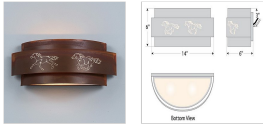

Northridge Double Sconce - Horse Cutout Wall Light Equestrian Style

Product No.: A16259

Price: \$376.00

Finish Choices:

DESCRIPTION

The Northridge Double Sconce - Horse features two bulbs positioned sideways under a steel frame with laser-cut horse images in the center band. It has a frosted glass diffuser bottom and light projects both up and down. Synthetic mica is attached behind each image cutout to help diffuse the light. This Western-inspired sconce is really great for the hallways and will provide a warm accent to the walls of your home.

Pictured in Finish #02-Rust Patina.

Note: This fixture will accept a screw-in type LED bulb of equivalent wattage output.

SPECIFICATIONS

DIMENSIONS (in.)	6h x 14w x 6e x 3tm
LAMPING	Takes 2 - Type B11 (torpedo style) bulbs - 60W max. per bulb
WEIGHT (lbs.)	5
BACKPLATE SIZE (in.)	4.25 x 6.5
UL LISTING	Damp+Dry Locations
ADD'L RATINGS	None
INSTALLATION INSTRUCTIONS	OPEN INSTALLATION INSTRUCTIONS