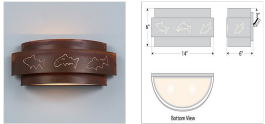

Northridge Double Sconce - Fish Cutout Wall Light Ski Cabin Style

Product No.: A16262

Price: \$320.00

Finish Choices:

DESCRIPTION

The Northridge Double Sconce - Fish features two bulbs positioned sideways under a steel frame with hand-cut fish images in the center band. It has a frost glass diffuser bottom and light projects both up and down. Synthetic mica is attached behind each image cutout to help diffuse the light. This Southwest-inspired sconce is really great for the hallways and will provide a warm accent to the walls of your home.

Pictured in Finish #02-Rust Patina.

Note: This fixture will accept a screw-in type LED bulb of equivalent wattage output.

SPECIFICATIONS

DIMENSIONS (in.)	6h x 14w x 6e x 3tm
LAMPING	Takes 2 - Type B11 (torpedo style) bulbs - 60W max. per bulb
WEIGHT (lbs.)	5
BACKPLATE SIZE (in.)	4.25 x 6.5
UL LISTING	Damp+Dry Locations
ADD'L RATINGS	None
INSTALLATION INSTRUCTIONS	OPEN INSTALLATION INSTRUCTIONS