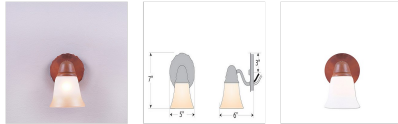

## Lakeside Single Sconce - Rustic Plain

### Wall Light Rustic Style

**Product No.: A17101**

**Price: \$184.00**

**Glass Choices:**

**Finish Choices:**

### DESCRIPTION

The Lakeside Single Sconce - Rustic Plain features a plain rustic disc with a single arm with light. There is a choice of six different glass globes, the smallest of which only takes A15 bulb. This rustic wall light compliments the lakeside bath lights will add warm lighting and rustic character to any room.

Pictured in Finish #02-Rust Patina with Two-Toned Amber Cream Bell Glass.

Note: This fixture will accept a screw-in type LED bulb of equivalent wattage output.