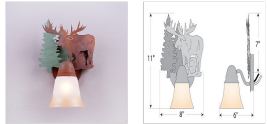

Lakeside Single Sconce - Moose

Wall Light Log Cabin Style

Product No.: A17128

Price: \$222.00

Glass Choices:

DESCRIPTION

The Lakeside Single Sconce - Moose features our exclusive plasma-cut moose with hand cut interior lines standing next to our pine trees, all attached to a rustic steel disc with a single arm with light. There is a choice of six different glass globes, the smallest of which only takes A15 bulb. This rustic wall light compliments the lakeside bath lights will add warm lighting and rustic character to any room.

Pictured in Finish #04-Pine Tree Green-Rust Patina base with Two-Toned Amber Cream Bell Glass.

Note: This fixture will accept a screw-in type LED bulb of equivalent wattage output.

SPECIFICATIONS

DIMENSIONS (in.)	10h x 7w x 7e x 7tm
LAMPING	Takes 1 - Type A19 bulb - 100W per bulb
WEIGHT (lbs.)	5
BACKPLATE SIZE (in.)	4.375 ROUND
UL LISTING	Damp+Dry Locations
ADD'L RATINGS	None
INSTALLATION INSTRUCTIONS	OPEN INSTALLATION INSTRUCTIONS PDF FILE