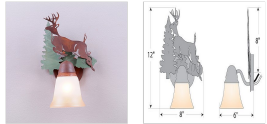

Lakeside Single Sconce - Deer Wall Light Mountain Cabin Style

Product No.: A17131

Price: \$210.00

Glass Choices:

DESCRIPTION

The Lakeside Single Sconce - Deer features our exclusive laser cut deer standing next to our pine trees, all attached to a rustic steel disc with a single arm with light. There is a choice of six different glass globes, the smallest of which only takes A15 bulb. This rustic wall light compliments the lakeside bath lights will add warm lighting and rustic character to any room.

Pictured in Finish #04-Pine Tree Green-Rust Patina base with Two-Toned Amber Cream Bell Glass.

Note: This fixture will accept a screw-in type LED bulb of equivalent wattage output.

SPECIFICATIONS

DIMENSIONS (in.)	10h x 7w x 7e x 7tm
LAMPING	Takes 1 - Type A19 bulb - 100W per bulb
WEIGHT (lbs.)	5
BACKPLATE SIZE (in.)	4.375 ROUND
UL LISTING	Damp+Dry Locations
ADD'L RATINGS	None