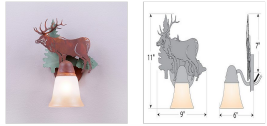

Lakeside Single Sconce - Elk Wall Light Ski Cabin Style

Product No.: A17134

Price: \$210.00

Glass Choices:

DESCRIPTION

The Lakeside Single Sconce - Elk features our exclusive laser cut elk standing next to our pine trees, all attached to a rustic steel disc with a single arm with light. There is a choice of six different glass globes, the smallest of which only takes A15 bulb. This rustic wall light compliments the lakeside bath lights will add warm lighting and rustic character to any room.

Pictured in Finish #04-Pine Tree Green-Rust Patina base with Two-Toned Amber Cream Bell Glass.

Note: This fixture will accept a screw-in type LED bulb of equivalent wattage output.

SPECIFICATIONS

DIMENSIONS (in.)	10h x 7w x 7e x 7tm
LAMPING	Takes 1 - Type A19 bulb - 100W per bulb
WEIGHT (lbs.)	5
BACKPLATE SIZE (in.)	4.375 ROUND
UL LISTING	Damp+Dry Locations
ADD'L RATINGS	None
INSTALLATION INSTRUCTIONS	OPEN INSTALLATION INSTRUCTIONS PDF FILE