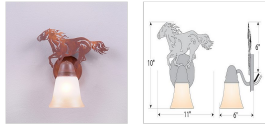

## Lakeside Single Sconce - Horse Wall Light Equestrian Style

**Product No.: A17137**

**Price: \$210.00**

**Glass Choices:**

**Finish Choices:**

### DESCRIPTION

The Lakeside Single Sconce - Horse features our exclusive laser cut horse attached to a rustic steel disc with a single arm with light. There is a choice of six different glass globes, the smallest of which only takes A15 bulb. This rustic wall light compliments the lakeside bath lights will add warm lighting and rustic character to any room.

Pictured in Finish #02-Rust Patina with Two-Toned Amber Cream Bell Glass.

Note: This fixture will accept a screw-in type LED bulb of equivalent wattage output.