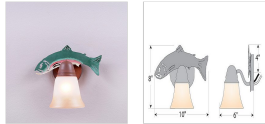

## Lakeside Single Sconce - Trout Wall Light Lodge Style

**Product No.: A17181**

**Price: \$210.00**

**Glass Choices:**

### DESCRIPTION

The Lakeside Single Sconce - Trout features our exclusive plasma cut trout fish steel artwork attached to a rustic steel disc with a single arm with light. There is a choice of six different glass globes, the smallest of which only takes A15 bulb. This rustic wall light compliments the lakeside bath lights will add warm lighting and rustic character to any room.

Pictured in Finish #05-Fish Stain-Rust Patina base with Two-Toned Amber Cream Bell Glass.

Note: This fixture will accept a screw-in type LED bulb of equivalent wattage output.

### SPECIFICATIONS

DIMENSIONS (in.)	10h x 7w x 7e x 7tm
LAMPING	Takes 1 - Type A19 bulb - 100W per bulb
WEIGHT (lbs.)	5
BACKPLATE SIZE (in.)	4.375 ROUND
UL LISTING	Damp+Dry Locations
ADD'L RATINGS	None
INSTALLATION INSTRUCTIONS	<a href="#">OPEN INSTALLATION INSTRUCTIONS PDF FILE</a>