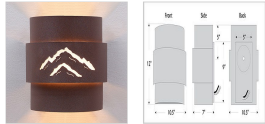

### DESCRIPTION

The Northridge Sconce Large - Mountain features a steel frame with our exclusive mountain artwork in the center band. The fixture includes one bulb pointing upward and another downward, and a tall glass cylinder to cover the lightbulbs. An acrylic lens also covers the cutout. This Southwest-inspired sconce will provide unique interior or exterior rustic lighting for any log home, cabin or northwood lodge-themed room. Hardwire only. Note: Only powdercoated finishes are recommended for exterior locations.