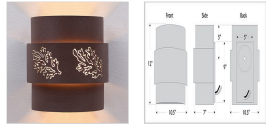

Northridge Sconce Large - Cedar Bough Cutout Outdoor Wall Light Farmhouse Style

Product No.: A56248

Price: \$324.00

Finish Choices:

DESCRIPTION

The Northridge Sconce Large - Cedar Bough Cutout features a steel frame with our exclusive cedar bough artwork in the center band. The fixture includes one bulb pointing upward and another downward, and a tall glass cylinder to cover the lightbulbs. An acrylic lens also covers the cutout. This Southwest-inspired sconce will provide unique interior or exterior rustic lighting for any log home, cabin or northwood lodge-themed room. Hardwire only. Note: Only powdercoated finishes are recommended for exterior locations.

Pictured in Finish #27-Rustic Brown.

Note: This fixture will accept a screw-in type LED bulb of equivalent wattage output.

SPECIFICATIONS

DIMENSIONS (in.)	12h x 10w x 6e x 4tm
LAMPING	Takes 2 - Type B11 (torpedo style) bulb - 60W max.
WEIGHT (lbs.)	10
BACKPLATE SIZE (in.)	4.5 SQUARE
UL LISTING	Wet+Damp+Dry Locations
ADD'L RATINGS	None
INSTALLATION INSTRUCTIONS	OPEN INSTALLATION INSTRUCTIONS PDF F