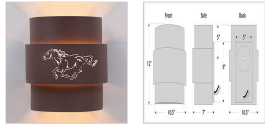

### DESCRIPTION

The Northridge Sconce Large - Horse Cutout features a steel frame with our exclusive horse artwork in the center band. The fixture includes one bulb pointing upward and another downward, and a tall glass cylinder to cover the lightbulbs. An acrylic lens also covers the cutout. This Southwest-inspired sconce will provide unique interior or exterior rustic lighting for any log home, cabin or northwood lodge-themed room. Hardwire only. Note: Only powdercoated finishes are recommended for exterior locations.