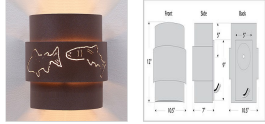

Northridge Sconce Large - Fish Cutout Outdoor Wall Light Log Cabin Style

Product No.: A56262

Price: \$312.00

Finish Choices:

DESCRIPTION

The Northridge Sconce Large - Fish Cutout features a steel frame with our exclusive salmon and trout artwork in the center band. The fixture includes one bulb pointing upward and another downward, and a tall glass cylinder to cover the lightbulbs. An acrylic lens also covers the cutout. This Southwest-inspired sconce will provide unique interior or exterior rustic lighting for any log home, cabin or northwood lodge-themed room. Hardwire only. Note: Only powdercoated finishes are recommended for exterior locations.

Pictured in Finish #27-Rustic Brown.

Note: This fixture will accept a screw-in type LED bulb of equivalent wattage output.

SPECIFICATIONS

DIMENSIONS (in.)	12h x 10w x 6e x 4tm
LAMPING	Takes 2 - Type B11 (torpedo style) bulb - 60W max.
WEIGHT (lbs.)	10
BACKPLATE SIZE (in.)	4.5 SQUARE
UL LISTING	Wet+Damp+Dry Locations
ADD'L RATINGS	None
INSTALLATION INSTRUCTIONS	OPEN INSTALLATION INSTRUCTIONS PDF F