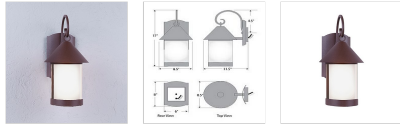

Vista Lantern Sconce - Rustic Plain

Outdoor Wall Light Lodge Style

Product No.: A51401

Price: \$368.00

Glass Choices:

Finish Choices:

DESCRIPTION

The Vista Sconce Small - Rustic Plain features an 8 inch tall by 6 inch diameter frosted cylinder glass surrounded by the rustic steel band on the top and bottom. This exterior sconce is perfect for anyone looking to bring a touch of rustic forest-inspired lighting to the outside entrances of their log home, cabin or northwood lodge-themed room. Mounts to a minimum 5 inch square board or wall area. UL approved for Wet Locations.

Pictured in Finish #27-Rustic Brown with Frosted Cylinder Glass.

Note: This fixture will accept a screw-in type LED bulb of equivalent wattage output.

SPECIFICATIONS

DIMENSIONS (in.)	17h x 8w x 12e x 5tm
LAMPING	Takes 1 - Type A19 (standard household style) bulb - 100W max.
WEIGHT (lbs.)	10
BACKPLATE SIZE (in.)	4.5 SQUARE
UL LISTING	Wet+Damp+Dry Locations
ADD'L RATINGS	Energy Star Compliant
INSTALLATION INSTRUCTIONS	OPEN INSTALLATION INSTRUCTION