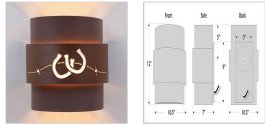

## Northridge Sconce Large - Barb Wire and Horseshoe Cutout Outdoor Wall Light Equestrian Style

**Product No.: A56286**

**Price: \$348.00**

**Finish Choices:**

### DESCRIPTION

The Northridge Sconce Large - Barbed Wire and Horseshoe Cutout features a steel frame with our exclusive western-styled artwork in the center band. The fixture includes one bulb pointing upward and another downward, and a tall glass cylinder to cover the lightbulbs. An acrylic lens also covers the cutout. This Southwest-inspired sconce will provide unique interior or exterior rustic lighting for any log home, cabin or northwood lodge-themed room. Hardwire only. Note: Only powdercoated finishes are recommended for exterior locations.