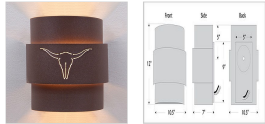

### DESCRIPTION

The Northridge Sconce Large - Longhorn Cutout features a steel frame with our exclusive longhorn artwork in the center band. The fixture includes one bulb pointing upward and another downward, and a tall glass cylinder to cover the lightbulbs. An acrylic lens also covers the cutout. This Southwest-inspired sconce will provide unique interior or exterior rustic lighting for any log home, cabin or northwood lodge-themed room. Hardwire only. Note: Only powdercoated finishes are recommended for exterior locations.